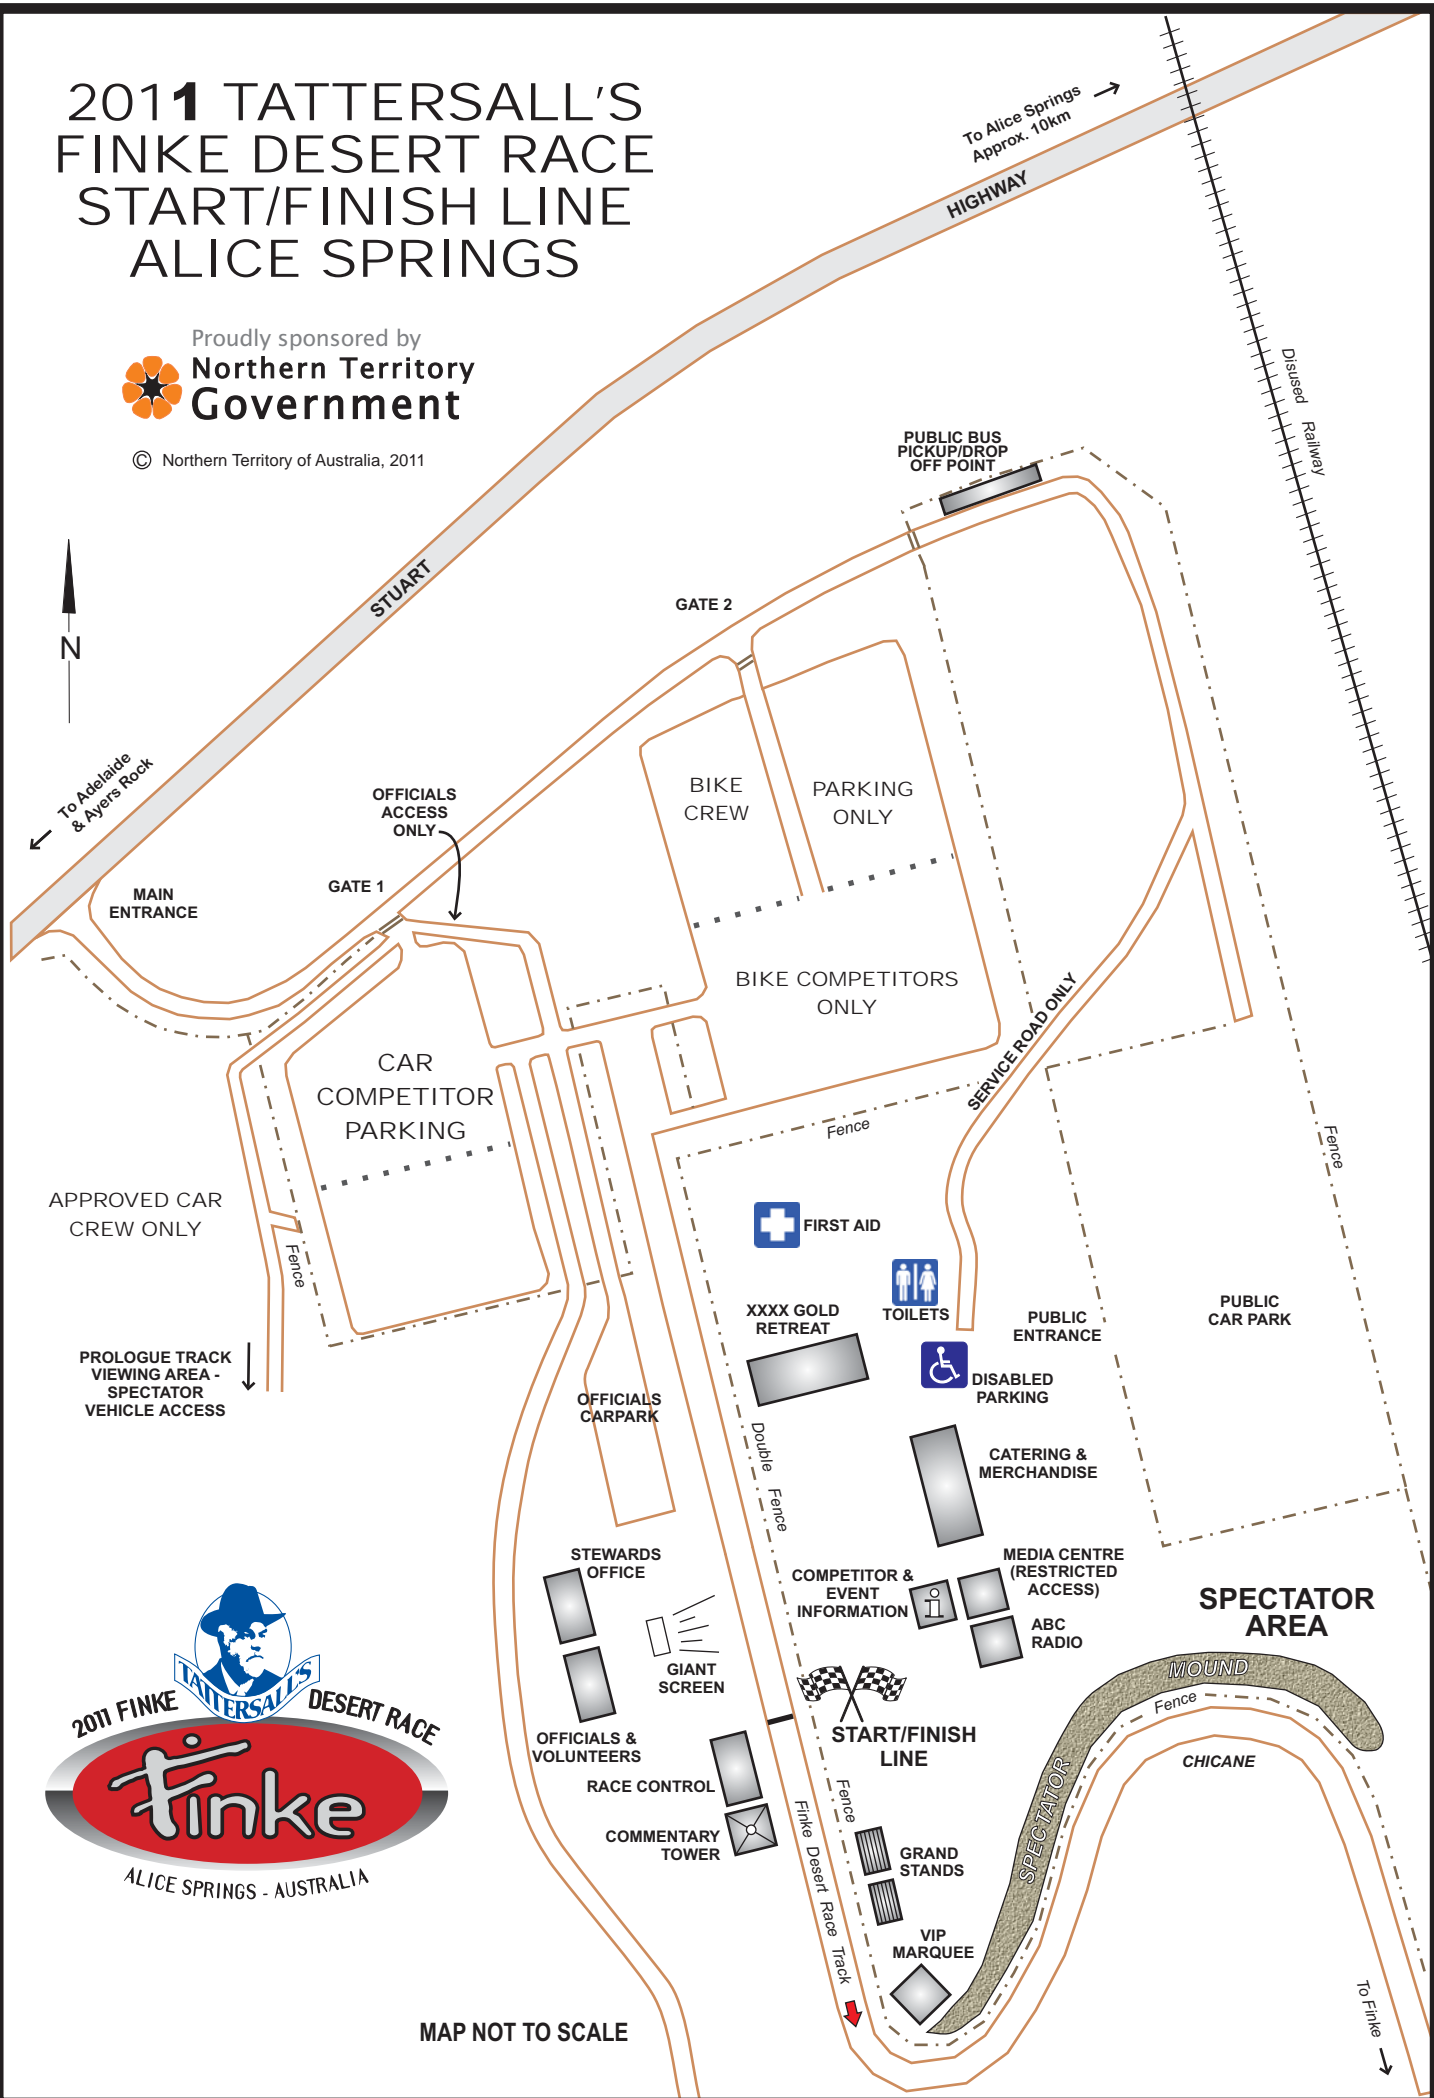

# 2011 TATTERSALL'S FINKE DESERT RACE START/FINISH LINE ALICE SPRINGS

© Northern Territory of Australia, 2011

MAP NOT TO SCALE