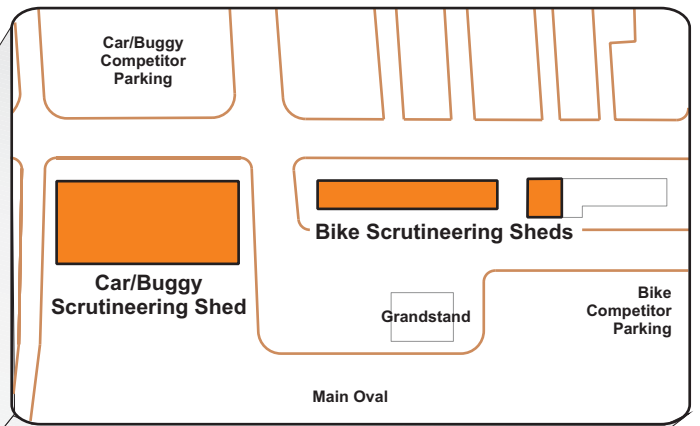

2011 TATTERSALL'S FINKE DESERT RACE SCRUTINEERING - BLATHERSKITE PARK

Enlargement

Scrutineering - Friday 10 June

**Bike Competitors and Crew enter via Gate Two
Car Competitors and crew enter via Gate One
Spectators enter via Gate One**

Change to normal traffic conditions:

**Part Road Closure - Commonage Road at intersection
with Stuart Highway on Friday 10th of June
from 5:30pm to 10.00pm.
Access to Commonage Road and Blatherskite Park
during this time will be via
Ilparpa Road and Len Kittle Drive.**