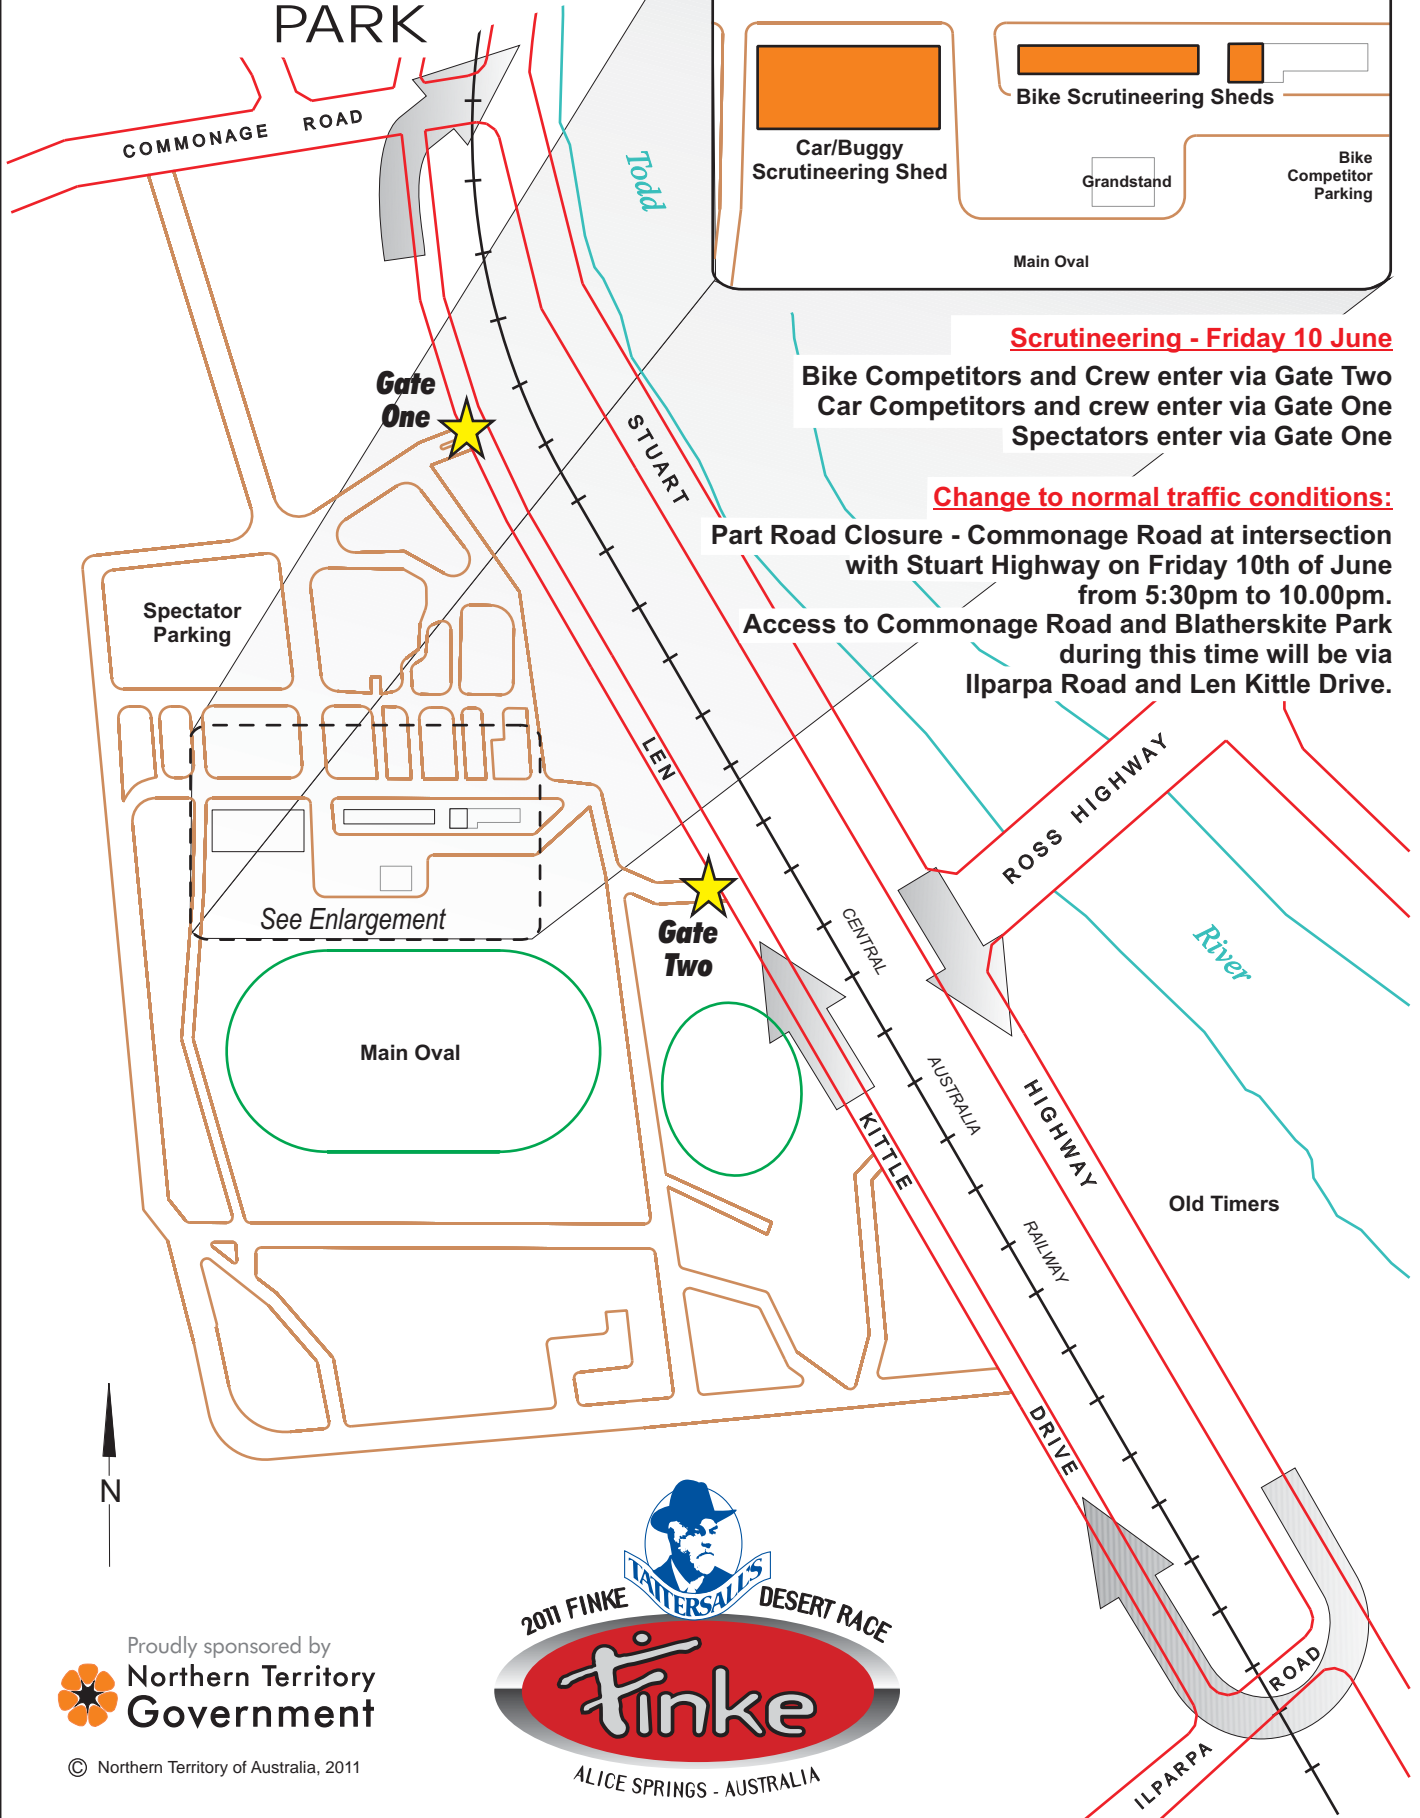

2011 TATTERSALL'S FINKE DESERT RACE SCRUTINEERING - BLATHERSKITE PARK

Enlargement

Scrutineering - Friday 10 June

**Bike Competitors and Crew enter via Gate Two
Car Competitors and crew enter via Gate One
Spectators enter via Gate One**

Change to normal traffic conditions:

**Part Road Closure - Commonage Road at intersection
with Stuart Highway on Friday 10th of June
from 5:30pm to 10.00pm.
Access to Commonage Road and Blatherskite Park
during this time will be via
Ilparpa Road and Len Kittle Drive.**