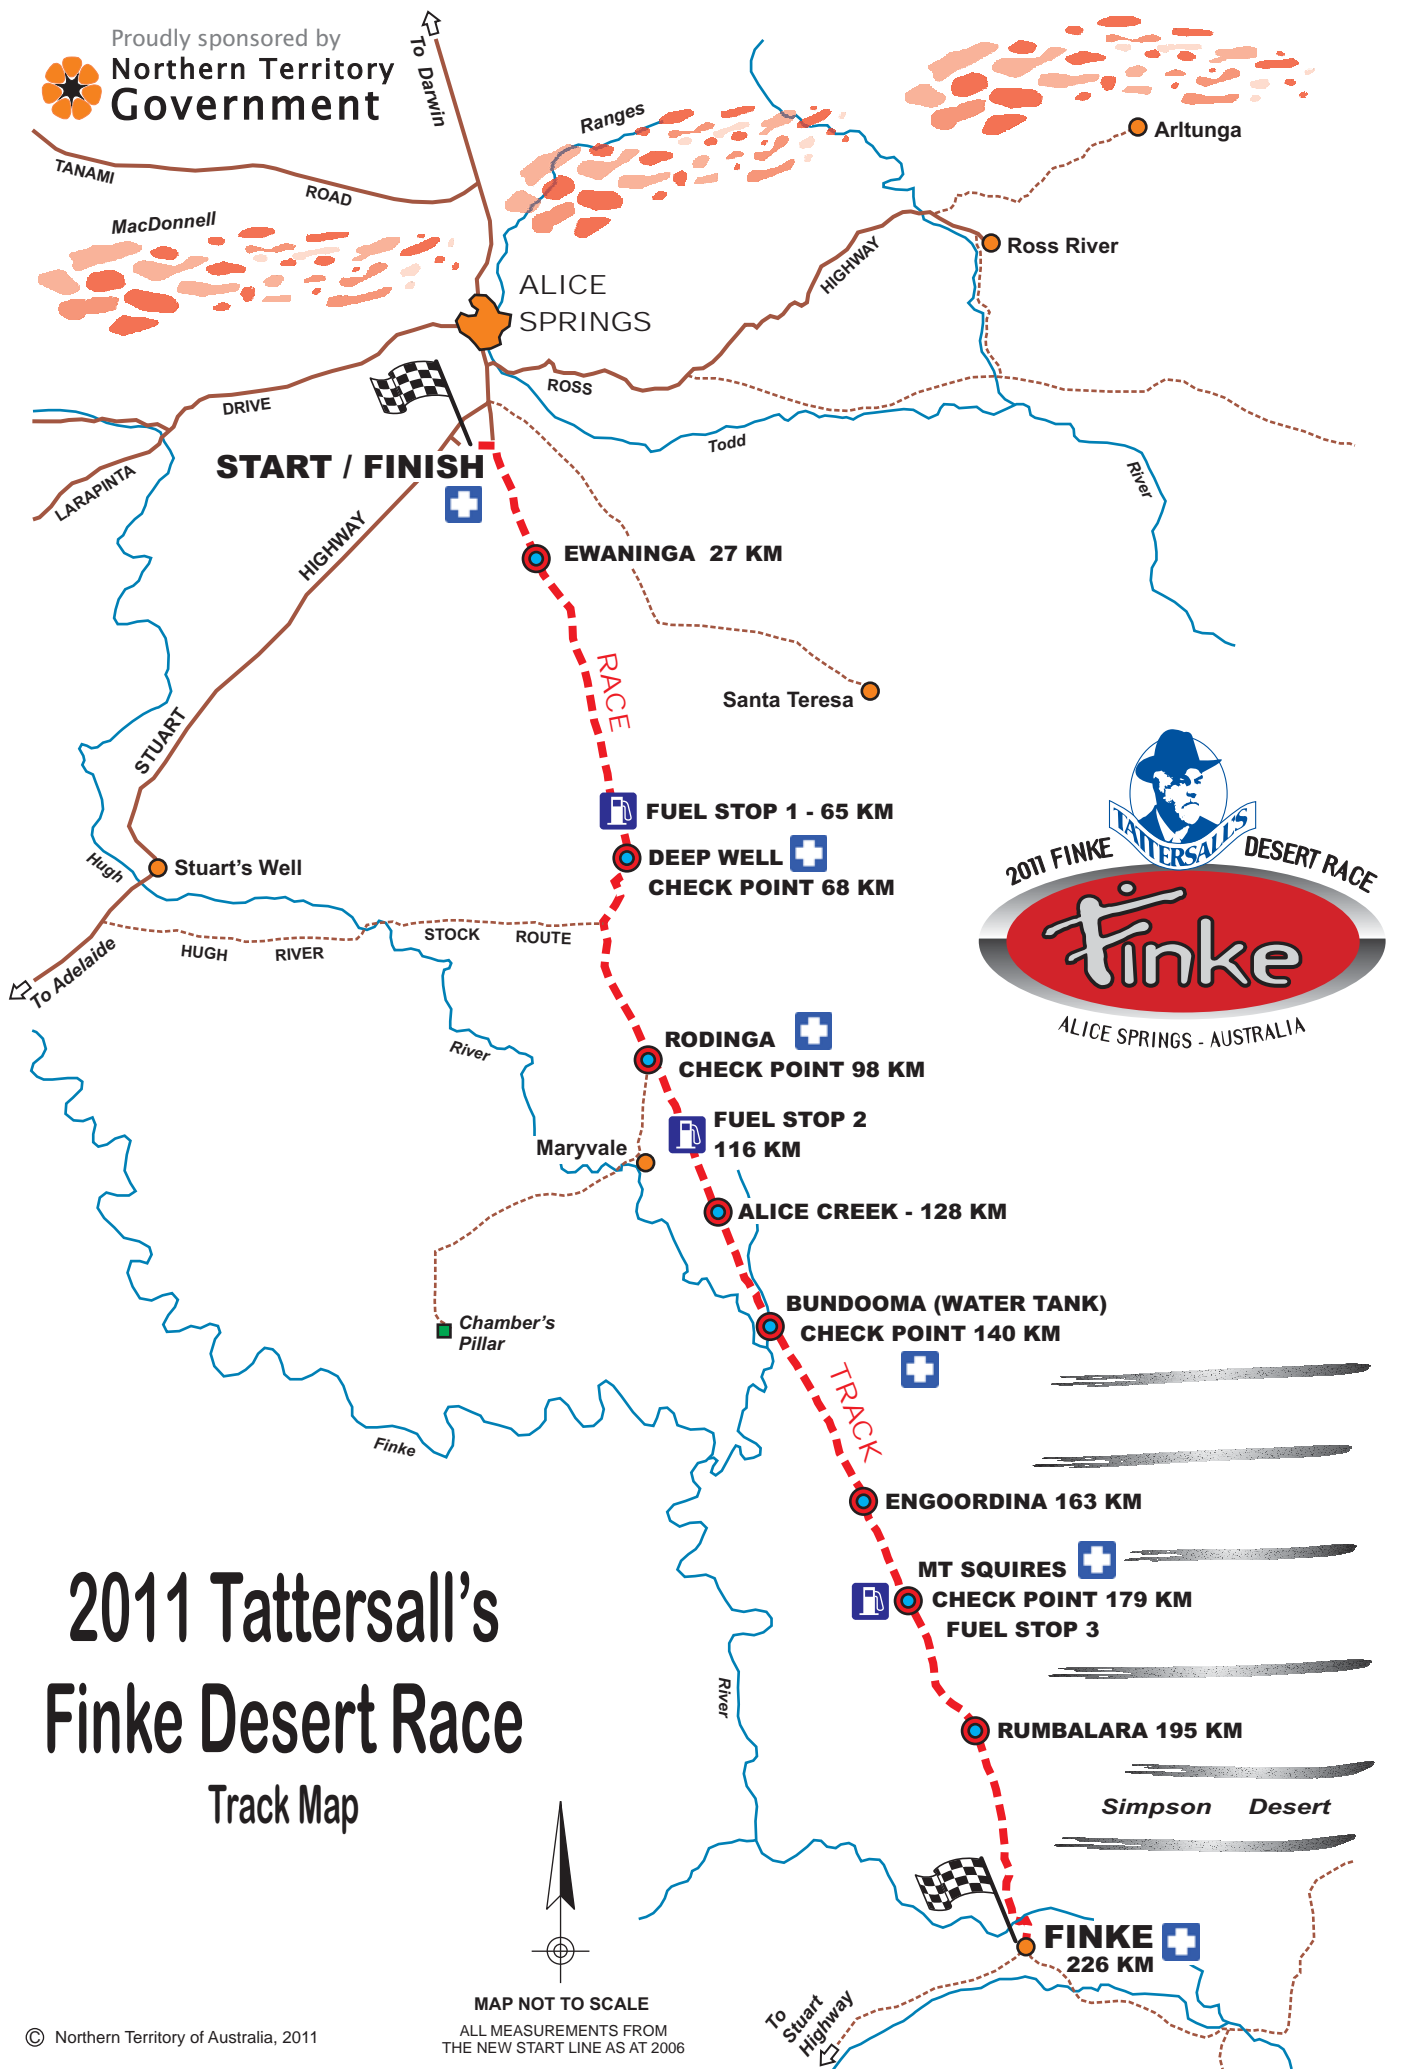

Proudly sponsored by
Northern Territory Government

2011 Tattersall's Finke Desert Race

Track Map

MAP NOT TO SCALE
ALL MEASUREMENTS FROM
THE NEW START LINE AS AT 2006