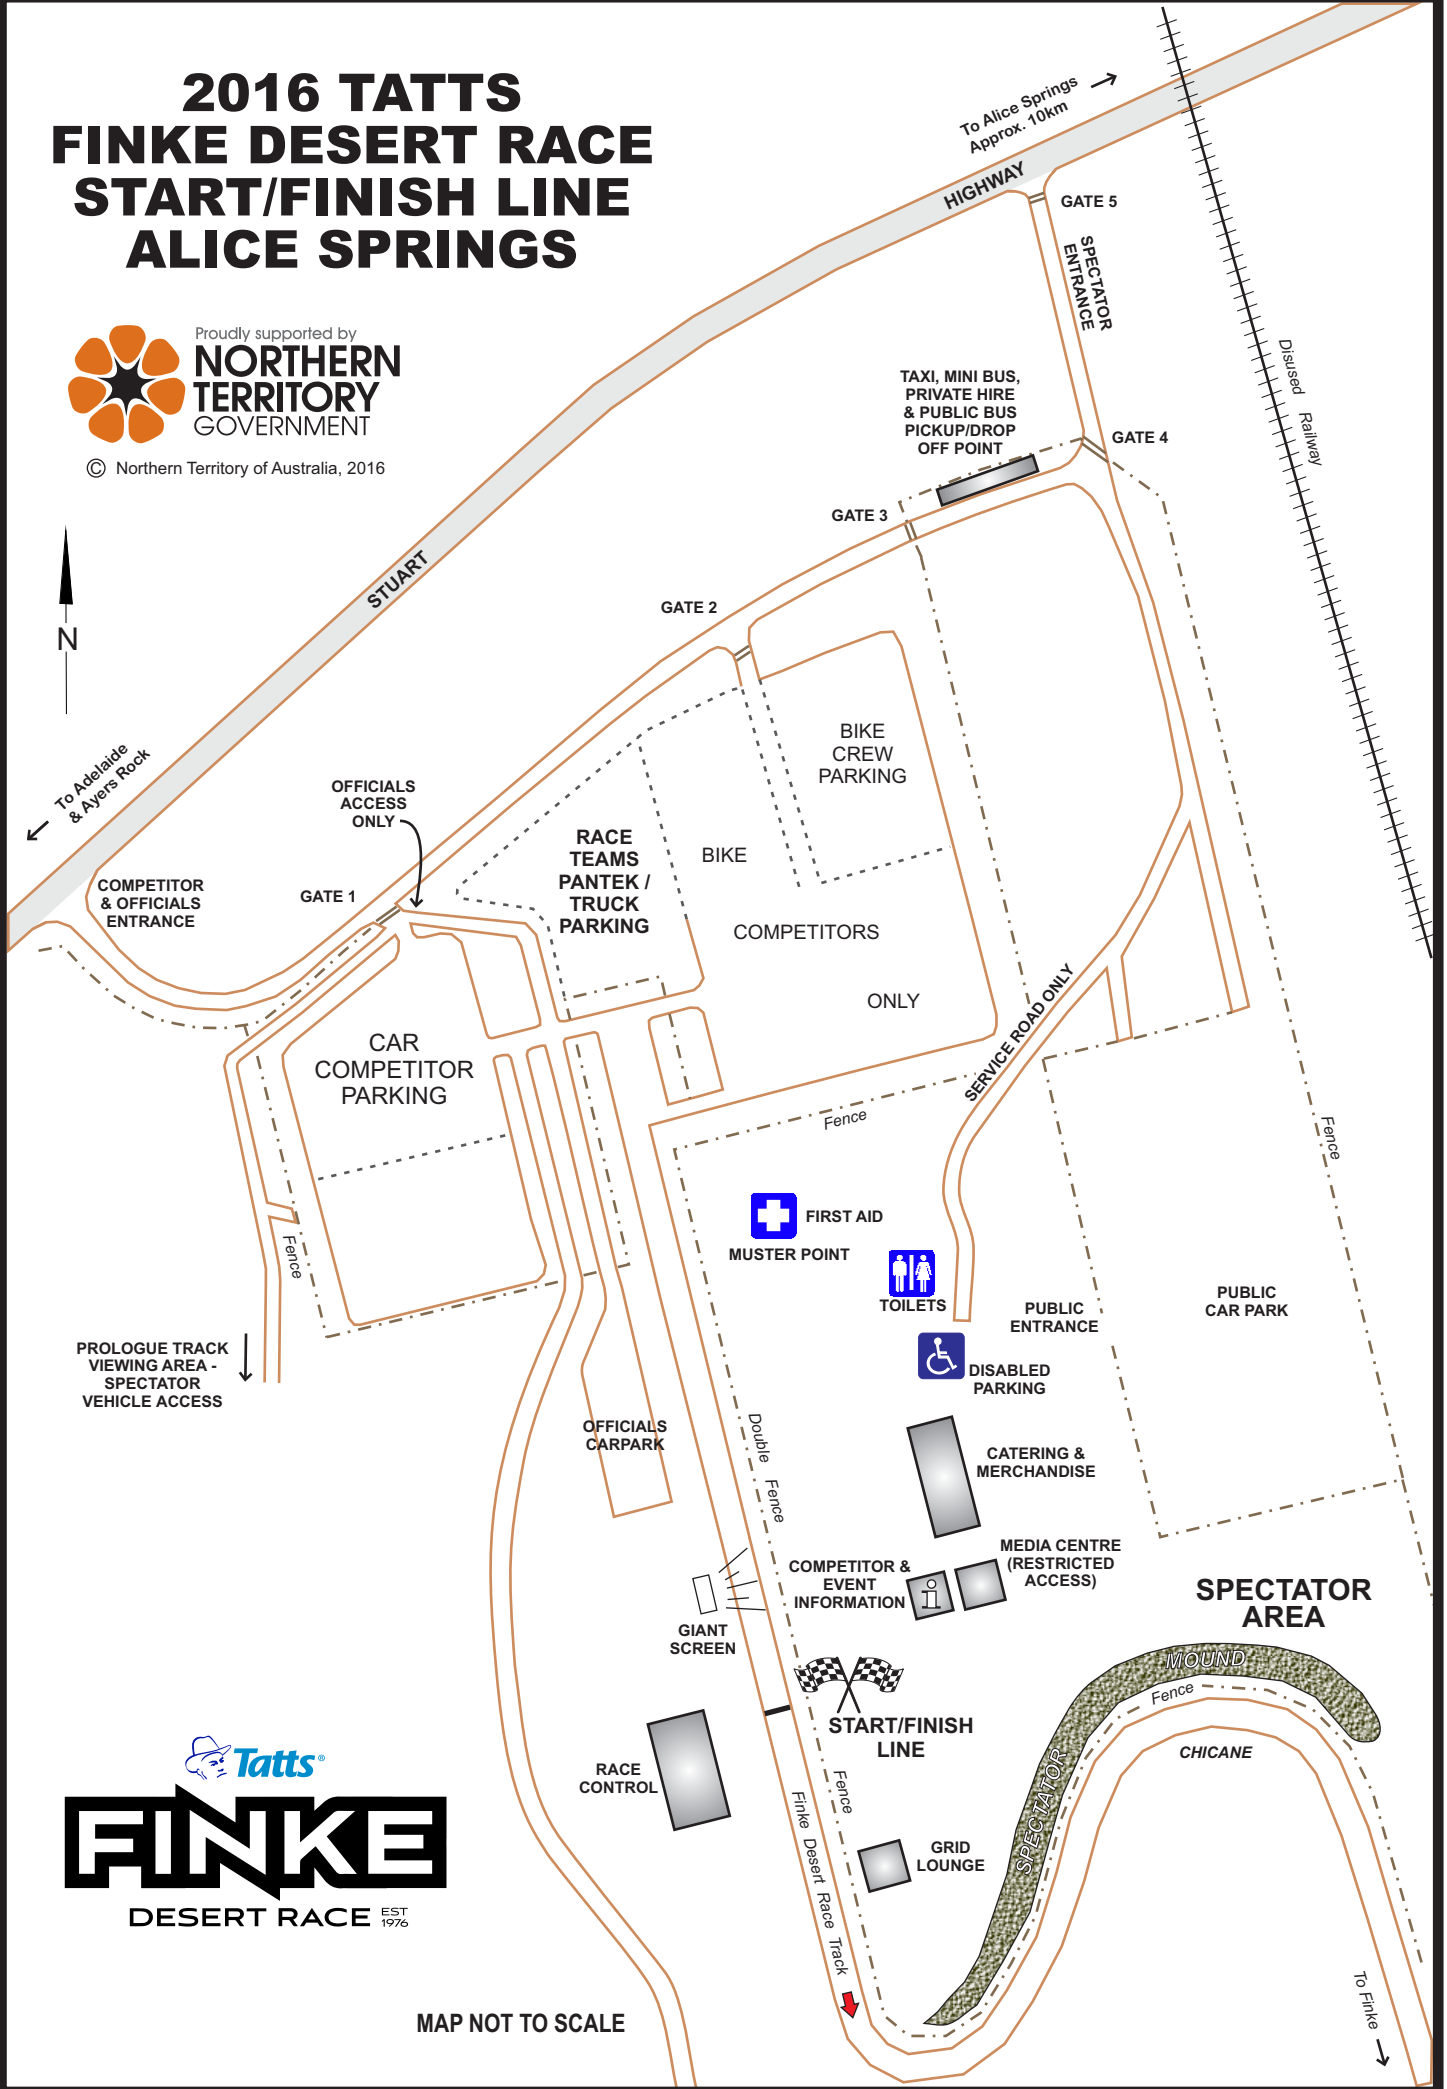

# 2016 TATTS FINKE DESERT RACE START/FINISH LINE ALICE SPRINGS

Proudly supported by  
**NORTHERN  
TERRITORY  
GOVERNMENT**

© Northern Territory of Australia, 2016

MAP NOT TO SCALE